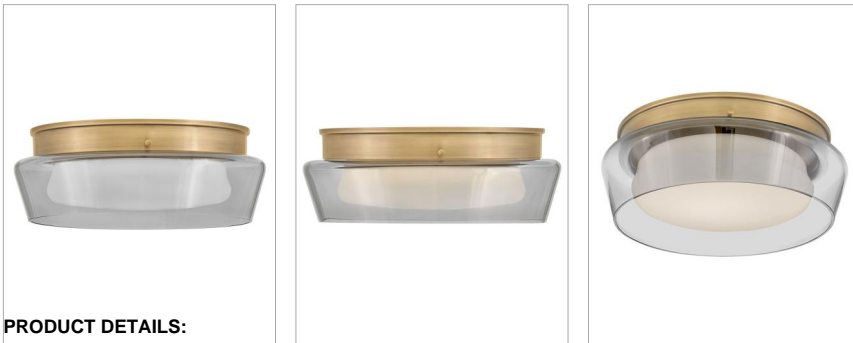

DEMI

FR41511HB

MEDIUM FLUSH MOUNT

Sleek with a modern, low-profile silhouette, Demi's thick, smoked glass shade surrounds cased opal glass, creating a sophisticated effect as light diffuses from dimmable integrated LEDs. A robust canopy complements the glass with a Heritage Brass or Black Oxide finish.

DETAILS	
FINISH:	Heritage Brass
MATERIAL:	Steel
GLASS:	Cased Opal and Smoke
DIMMABLE:	YES - CL TYPE DIMMER (SSL7A)

DIMENSIONS	
WIDTH:	15.8"
HEIGHT:	6"
WEIGHT:	10.1lb

LIGHT SOURCE	
LIGHT SOURCE:	Integrated LED
LED NAME:	ER2G16W7
WATTAGE:	16w LED *Included
VOLTAGE:	120v
COLOR TEMP:	3000
LUMENS:	1280
CRI:	90
INCANDESCENT EQUIVALENCY:	1 x 100w
DIMMABLE:	YES - CL TYPE DIMMER (SSL7A)

MOUNTING	
CANOPY:	13.75" Dia.

SHIPPING	
CARTON LENGTH:	19
CARTON WIDTH:	19
CARTON HEIGHT:	10
CARTON WEIGHT:	14.3

PRODUCT DETAILS:

- Suitable for use in dry (indoor) locations as defined by NEC and CEC. Meets United States UL Underwriters Laboratories & CSA Canadian Standards Association Product Safety Standards.
- LED components carry a 5-year limited warranty
- Merging the best of traditional and modern elements with a sophisticated and streamlined look