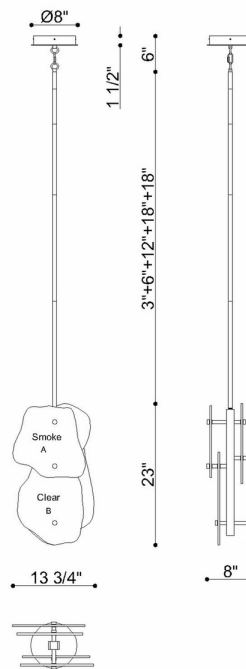

Grotto, Pendant, 24", Polished Nickel, Mixed Glass

Item No.
50464-012

JOB NAME:

DATE:

TYPE:

COMMENTS:

LIGHT INFORMATION

Light Type Integrated LED

Bulb Socket N/A

Bulb Shape N/A

Bulb Included N/A

CRI 90

Delivered Lumens 868

Colour Temperature (Kelvin) 3000K

Average Hours LED (L70) 52000

Number of Lights 1

Light Direction Ambient

Dimming Method Triac

Output Voltage 24

Current Type DC

LIGHT INFORMATION (CONT'D.)

Light Wattage 27

Total Wattage 27

DIMENSIONS & WEIGHT

Product Width (In) 8

Product Height (In) 24

Product Ext (In)

Product Diameter (In)

Product Weight (Lbs) 30.38

Product Length (In) 12.4

INSTALLATION

Mounting Type J-Box