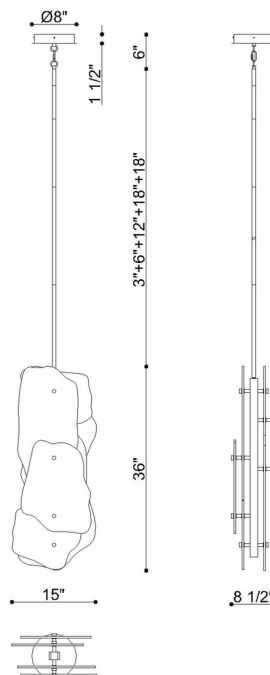

## Grotto, Pendant, 36", Polished Nickel, Mixed Glass

Item No.  
50463-015

JOB NAME:

DATE:

TYPE:

COMMENTS:

### LIGHT INFORMATION

Light Type Integrated LED

Bulb Socket N/A

Bulb Shape N/A

Bulb Included N/A

CRI 90

Delivered Lumens 1052

Colour Temperature (Kelvin) 3000K

### LIGHT INFORMATION (CONT'D.)

Light Wattage 30

Total Wattage 30

### DIMENSIONS & WEIGHT

Product Width (In) 8.5

Product Height (In) 36

Product Ext (In)

Product Diameter (In)

Product Weight (Lbs) 26.63

Product Length (In) 13.8