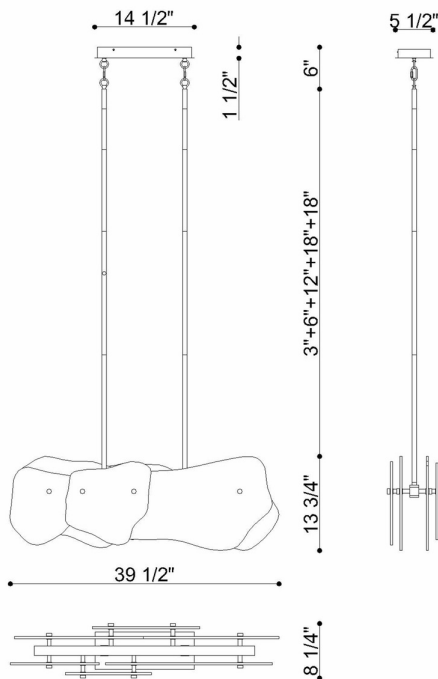

Grotto, Chandelier, 39", Polished Nickel, Mixed Glass

Item No.
50462-018

JOB NAME:

DATE:

TYPE:

COMMENTS:

LIGHT INFORMATION

Light Type Integrated LED

Bulb Socket N/A

Bulb Shape N/A

Bulb Included N/A

CRI 90

Delivered Lumens 1237

Colour Temperature (Kelvin) 3000K

Average Hours LED (L70) 52000

Number of Lights 1

Light Direction Ambient

Dimming Method Triac

Output Voltage 24

Current Type DC

LIGHT INFORMATION (CONT'D.)

Light Wattage 42

Total Wattage 42

DIMENSIONS & WEIGHT

Product Width (In) 8.25

Product Height (In) 13.8

Product Ext (In)

Product Diameter (In)

Product Weight (Lbs) 47.36

Product Length (In) 39.4

INSTALLATION

Mounting Type J-Box