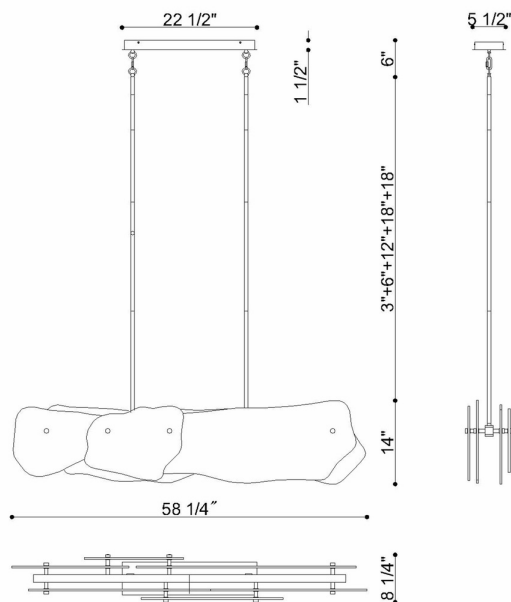

Grotto, Chandelier, 58", Polished Nickel, Mixed Glass

Item No.

50461-011

JOB NAME:

DATE:

TYPE:

COMMENTS:

LIGHT INFORMATION

Light Type Integrated LED

Bulb Socket N/A

Bulb Shape N/A

Bulb Included N/A

CRI 90

Delivered Lumens 1367

Colour Temperature (Kelvin) 3000K

Average Hours LED (L70) 52000

Number of Lights 1

Light Direction Ambient

Dimming Method Triac

Output Voltage 24

Current Type DC

LIGHT INFORMATION (CONT'D.)

Light Wattage 56

Total Wattage 56

DIMENSIONS & WEIGHT

Product Width (In) 8.25

Product Height (In) 14

Product Ext (In)

Product Diameter (In)

Product Weight (Lbs) 74.23

Product Length (In) 58.25

INSTALLATION