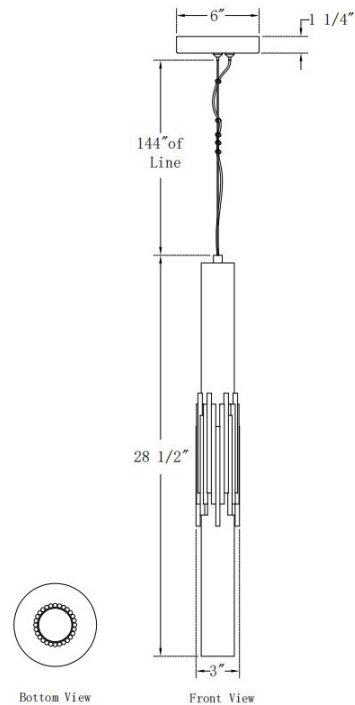

Venna, Pendant , 29", Antique Brass, Alabaster

Item No.
50354-023

JOB NAME:

DATE:

TYPE:

COMMENTS:

LIGHT INFORMATION

Light Type	Integrated LED
Bulb Socket	N/A
Bulb Shape	N/A
Bulb Included	N/A
CRI	90
Delivered Lumens	1009
Colour Temperature (Kelvin)	3000K
Average Hours LED (L70)	52000
Number of Lights	1
Light Direction	Multi
Dimming Method	Triac/Elv
Output Voltage	18
Current Type	DC

LIGHT INFORMATION (CONT'D.)

Light Wattage	30
Total Wattage	30

DIMENSIONS & WEIGHT

Product Width (In)	
Product Height (In)	28.5
Product Ext (In)	
Product Diameter (In)	3
Product Weight (Lbs)	13.34
Product Length (In)	