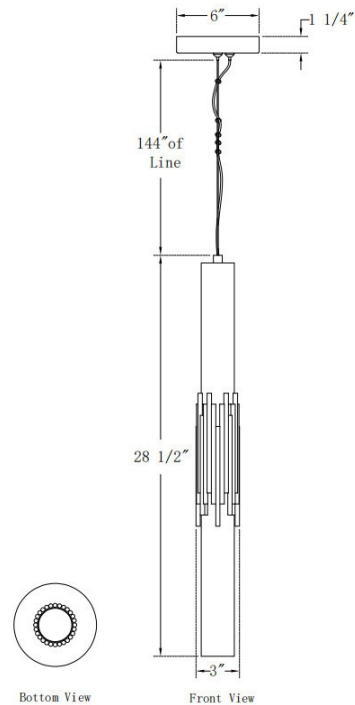

Venna, Pendant , 29", Urban Bronze, Alabaster

Item No.
50354-016

JOB NAME:

DATE:

TYPE:

COMMENTS:

LIGHT INFORMATION

Light Type Integrated LED

Bulb Socket N/A

Bulb Shape N/A

Bulb Included N/A

CRI 90

Delivered Lumens 1009

Colour Temperature (Kelvin) 3000K

Average Hours LED (L70) 52000

Number of Lights 1

Light Direction Multi

Dimming Method Triac/Elv

Output Voltage 18

Current Type DC

LIGHT INFORMATION (CONT'D.)

Light Wattage 30

Total Wattage 30

DIMENSIONS & WEIGHT

Product Width (In)

Product Height (In) 28.5

Product Ext (In)

Product Diameter (In) 3

Product Weight (Lbs) 13.34

Product Length (In)

INSTALLATION

Mounting Type J-Box