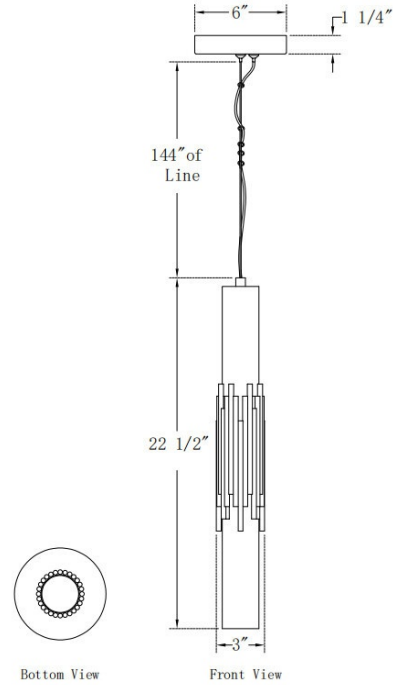

Venna, Pendant , 23", Antique Brass, Alabaster

Item No.
50353-026

JOB NAME:

DATE:

TYPE:

COMMENTS:

LIGHT INFORMATION

Light Type	Integrated LED
Bulb Socket	N/A
Bulb Shape	N/A
Bulb Included	N/A
CRI	90
Delivered Lumens	790
Colour Temperature (Kelvin)	3000K
Average Hours LED (L70)	52000
Number of Lights	1
Light Direction	Multi
Dimming Method	Triac/Elv
Output Voltage	18
Current Type	DC

LIGHT INFORMATION (CONT'D.)

Light Wattage	25
Total Wattage	25

DIMENSIONS & WEIGHT

Product Width (In)	
Product Height (In)	22.5
Product Ext (In)	
Product Diameter (In)	3
Product Weight (Lbs)	11.73
Product Length (In)	