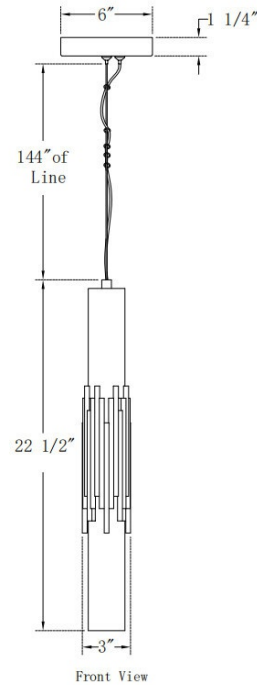

Venna, Pendant , 23", Urban Bronze, Alabaster

Item No.
50353-019

JOB NAME:

DATE:

TYPE:

COMMENTS:

LIGHT INFORMATION

Light Type Integrated LED

Bulb Socket N/A

Bulb Shape N/A

Bulb Included N/A

CRI 90

Delivered Lumens 790

Colour Temperature (Kelvin) 3000K

Average Hours LED (L70) 52000

Number of Lights 1

Light Direction Multi

Dimming Method Triac/Elv

Output Voltage 18

Current Type DC

LIGHT INFORMATION (CONT'D.)

Light Wattage 25

Total Wattage 25

DIMENSIONS & WEIGHT

Product Width (In)

Product Height (In) 22.5

Product Ext (In)

Product Diameter (In) 3

Product Weight (Lbs) 11.73

Product Length (In)

INSTALLATION

Mounting Type J-Box