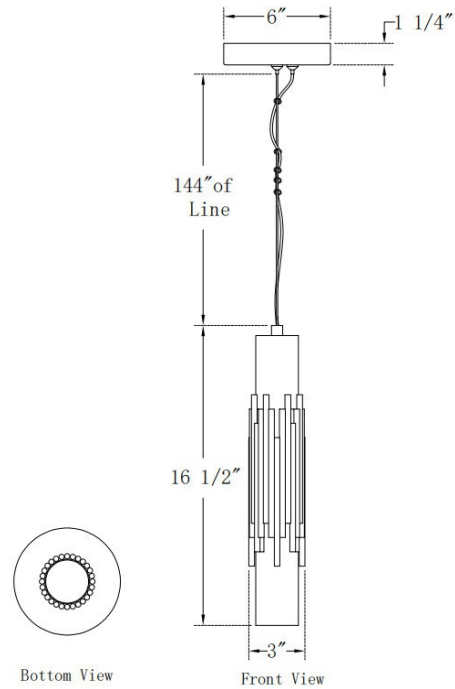

Venna, Pendant , 17", Antique Brass, Alabaster

Item No.
50352-029

JOB NAME:

DATE:

TYPE:

COMMENTS:

LIGHT INFORMATION

Light Type Integrated LED

Bulb Socket N/A

Bulb Shape N/A

Bulb Included N/A

CRI 90

Delivered Lumens 628

Colour Temperature (Kelvin) 3000K

Average Hours LED (L70) 52000

Number of Lights 1

Light Direction Multi

Dimming Method Triac/Elv

Output Voltage 18

Current Type DC

LIGHT INFORMATION (CONT'D.)

Light Wattage 18

Total Wattage 18

DIMENSIONS & WEIGHT

Product Width (In)

Product Height (In) 16.5

Product Ext (In)

Product Diameter (In) 3

Product Weight (Lbs) 10.27

Product Length (In)

INSTALLATION

Mounting Type J-Box