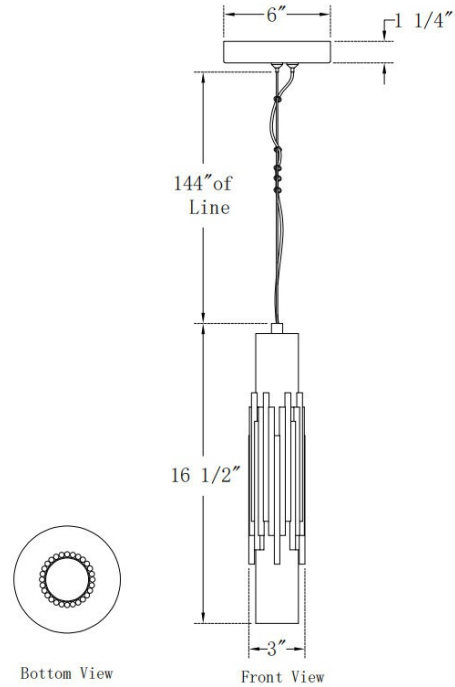

Venna, Pendant , 17", Urban Bronze, Alabaster

Item No.
50352-012

JOB NAME:

DATE:

TYPE:

COMMENTS:

LIGHT INFORMATION

Light Type Integrated LED

Bulb Socket N/A

Bulb Shape N/A

Bulb Included N/A

CRI 90

Delivered Lumens 628

Colour Temperature (Kelvin) 3000K

Average Hours LED (L70) 52000

Number of Lights 1

Light Direction Multi

Dimming Method Triac/Elv

Output Voltage 18

Current Type DC

LIGHT INFORMATION (CONT'D.)

Light Wattage 18

Total Wattage 18

DIMENSIONS & WEIGHT

Product Width (In)

Product Height (In) 16.5

Product Ext (In)

Product Diameter (In) 3

Product Weight (Lbs) 10.27

Product Length (In)

INSTALLATION

Mounting Type J-Box