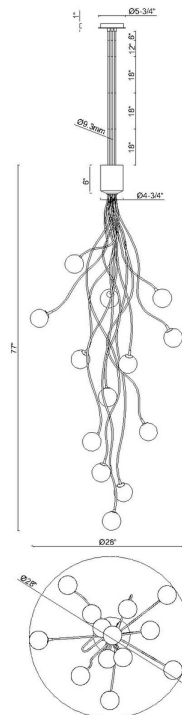

Athena, Chandelier, 13-Light, 28", Antique Gold, Opal E...

Item No.
50256-020

JOB NAME:

DATE:

TYPE:

COMMENTS:

LIGHT INFORMATION

Light Type Integrated LED

Bulb Socket N/A

Bulb Shape N/A

Bulb Included N/A

CRI 90

Delivered Lumens 3499

Colour Temperature (Kelvin) 3000K

Average Hours LED (L70) 52000

Number of Lights 13

Light Direction Multi

Dimming Method Triac/Elv

Output Voltage 36

Current Type DC

LIGHT INFORMATION (CONT'D.)

Light Wattage 2.92

Total Wattage 37.96

DIMENSIONS & WEIGHT

Product Width (In)

Product Height (In) 77

Product Ext (In)

Product Diameter (In) 28

Product Weight (Lbs) 17.64

Product Length (In)

INSTALLATION

Mounting Type J-Box