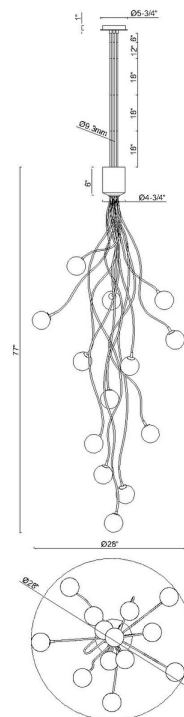

## Athena, Chandelier, 13-Light, 28", Matte Black, Opal Et...

Item No.

50256-013

JOB NAME:

DATE:

TYPE:

COMMENTS:

### LIGHT INFORMATION

Light Type Integrated LED

Bulb Socket N/A

Bulb Shape N/A

Bulb Included N/A

CRI 90

Delivered Lumens 3499

Colour Temperature (Kelvin) 3000K

### LIGHT INFORMATION (CONT'D.)

Light Wattage 2.92

Total Wattage 37.96

### DIMENSIONS & WEIGHT

Product Width (In)

Product Height (In) 77

Product Ext (In)

Product Diameter (In) 28

Product Weight (Lbs) 17.64

Product Length (In)