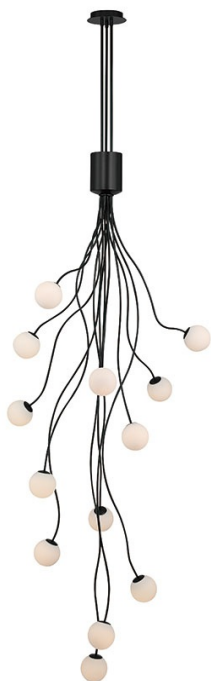

## Athena, Chandelier, 13-Light, 28", Matte Black, Opal Et...

Item No.

50256-013

JOB NAME:

DATE:

TYPE:

COMMENTS:

### LIGHT INFORMATION

Light Type Integrated LED

Bulb Socket N/A

Bulb Shape N/A

Bulb Included N/A

CRI 90

Delivered Lumens 3499

Colour Temperature (Kelvin) 3000K

### DIMENSIONS & WEIGHT

Product Width (In)

Product Height (In) 77

Product Ext (In)

Product Diameter (In) 28

Product Weight (Lbs) 17.64

Product Length (In)

### SHADE FINISH

Shade Finish: Opal