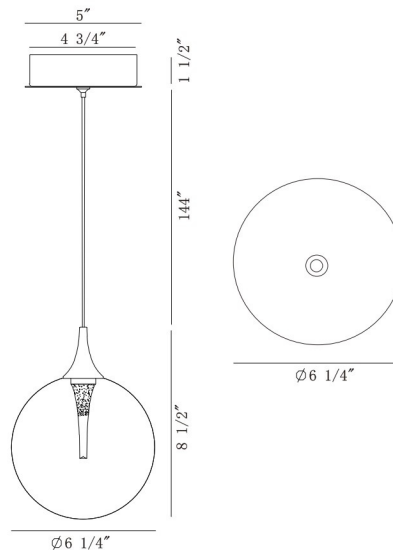

## lissa, Pendant, 6", Gold, Clear Glass

Item No.  
50251-018

JOB NAME:

DATE:

TYPE:

COMMENTS:

### LIGHT INFORMATION

Light Type Integrated LED

Bulb Socket N/A

Bulb Shape N/A

Bulb Included N/A

CRI 90

Delivered Lumens 302

Colour Temperature (Kelvin) 3000K

### LIGHT INFORMATION (CONT'D.)

Light Wattage 6

Total Wattage 6

### DIMENSIONS & WEIGHT

Product Width (In)

Product Height (In) 8.5

Product Ext (In)

Product Diameter (In) 6.25

Product Weight (Lbs) 1.65

Product Length (In)