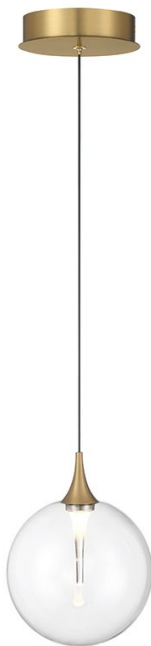

## lissa, Pendant, 6", Gold, Clear Glass

Item No.  
50251-018

JOB NAME:

DATE:

TYPE:

COMMENTS:

### LIGHT INFORMATION

Light Type Integrated LED

Bulb Socket N/A

Bulb Shape N/A

Bulb Included N/A

CRI 90

Delivered Lumens 302

Colour Temperature (Kelvin) 3000K

Average Hours LED (L70) 52000

Number of Lights 1

Light Direction Multi

Dimming Method Triac

Output Voltage 27

Current Type DC

### DIMENSIONS & WEIGHT

Product Width (In)

Product Height (In) 8.5

Product Ext (In)

Product Diameter (In) 6.25

Product Weight (Lbs) 1.65

Product Length (In)