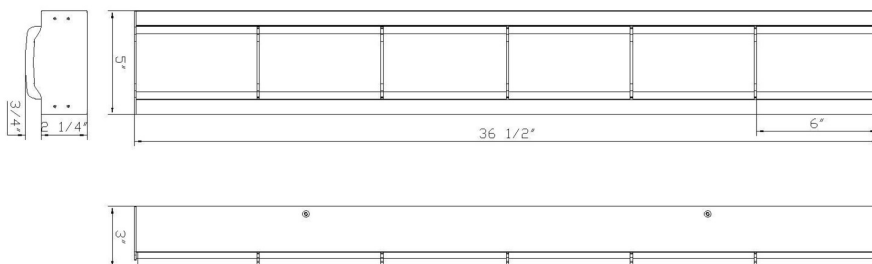

Gibraltar, Outdoor, 37", Sand Bronze, White Strie Glass

Item No.
50179-015

JOB NAME:

DATE:

TYPE:

COMMENTS:

LIGHT INFORMATION

Light Type Integrated LED

Bulb Socket N/A

Bulb Shape N/A

Bulb Included N/A

CRI 90

Delivered Lumens 1460

Colour Temperature (Kelvin) 3000K

Average Hours LED (L70) 52000

Number of Lights 1

Light Direction Ambient

Dimming Method Triac

Output Voltage 24

Current Type AC

LIGHT INFORMATION (CONT'D.)

Light Wattage 45

Total Wattage 45

DIMENSIONS & WEIGHT

Product Width (In) 5

Product Height (In) 36.5

Product Ext (In) 3

Product Diameter (In)

Product Weight (Lbs) 12.79

Product Length (In)

INSTALLATION

Mounting Type J-Box

Mounting Location Wet Rating

PRODUCT FINISH

Finish: Sand Bronze

SHADE FINISH

Shade Finish: White Strie

PRODUCT FEATURES