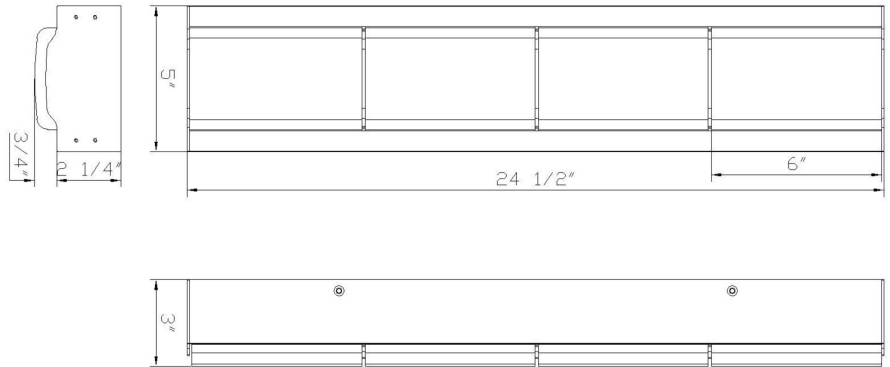

Gibraltar, Outdoor, 25", Sand Bronze, White Strie Glass

Item No.
50178-018

JOB NAME:

DATE:

TYPE:

COMMENTS:

LIGHT INFORMATION

Light Type Integrated LED

Bulb Socket N/A

Bulb Shape N/A

Bulb Included N/A

CRI 90

Delivered Lumens 963

Colour Temperature (Kelvin) 3000K

Average Hours LED (L70) 52000

Number of Lights 1

Light Direction Ambient

Dimming Method Triac

Output Voltage 24

Current Type AC

LIGHT INFORMATION (CONT'D.)

Light Wattage 30

Total Wattage 30

DIMENSIONS & WEIGHT

Product Width (In) 5

Product Height (In) 24.5

Product Ext (In) 3

Product Diameter (In)

Product Weight (Lbs) 8.05

Product Length (In)

INSTALLATION

Mounting Type J-Box