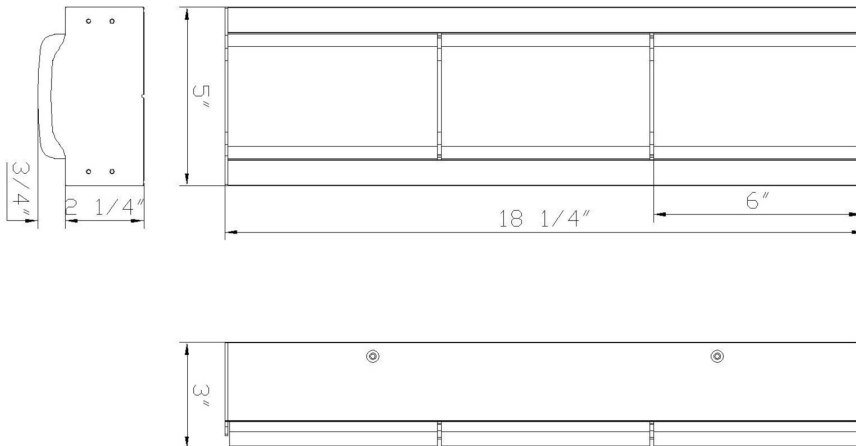

Gibraltar, Outdoor, 18", Sand Bronze, White Strie Glass

Item No.
50177-011

JOB NAME:

DATE:

TYPE:

COMMENTS:

LIGHT INFORMATION

Light Type Integrated LED

Bulb Socket N/A

Bulb Shape N/A

Bulb Included N/A

CRI 90

Delivered Lumens 814

Colour Temperature (Kelvin) 3000K

Average Hours LED (L70) 52000

Number of Lights 1

Light Direction Ambient

Dimming Method Triac

Output Voltage 24

Current Type AC

LIGHT INFORMATION (CONT'D.)

Light Wattage 25

Total Wattage 25

DIMENSIONS & WEIGHT

Product Width (In) 5

Product Height (In) 18.25

Product Ext (In) 3

Product Diameter (In)

Product Weight (Lbs) 5.51

Product Length (In)

INSTALLATION

Mounting Type J-Box