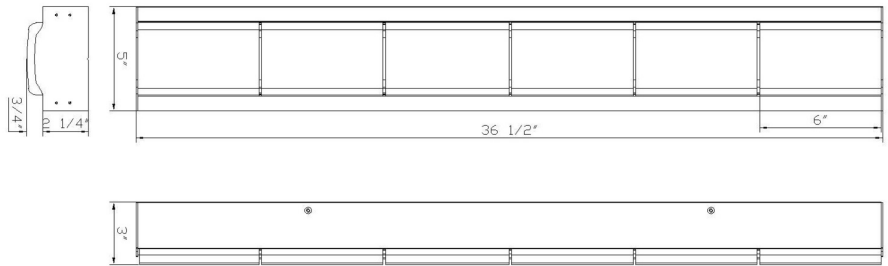

Gibraltar, Vanity, 37", Antique Brass, White Strie Glass

Item No.
50176-014

JOB NAME:

DATE:

TYPE:

COMMENTS:

LIGHT INFORMATION

Light Type Integrated LED

Light Direction Ambient

Dimming Method Triac

Output Voltage 24

Current Type AC

LIGHT INFORMATION (CONT'D.)

Light Wattage 45

Total Wattage 45

DIMENSIONS & WEIGHT

Product Width (In) 36.5

Product Height (In) 5

Product Ext (In) 3

Product Diameter (In)

Product Weight (Lbs) 12.79

Product Length (In)

INSTALLATION

Mounting Type J-Box