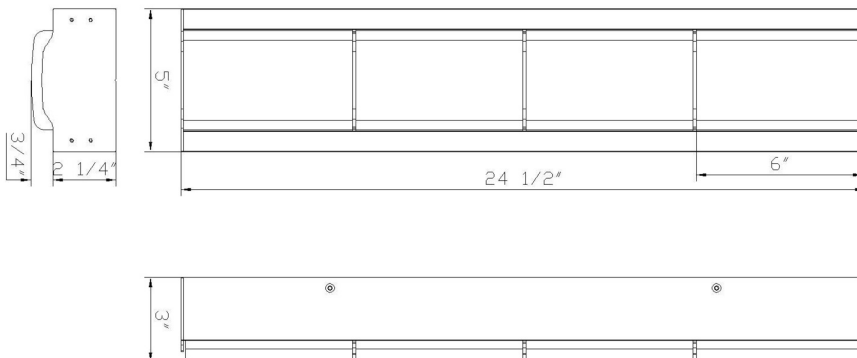

## Gibraltar, Vanity, 25", Antique Brass, White Strie Glass

Item No.  
50175-017

JOB NAME:

DATE:

TYPE:

COMMENTS:

### LIGHT INFORMATION

Light Type Integrated LED

Bulb Socket N/A

Bulb Shape N/A

Bulb Included N/A

CRI 90

Delivered Lumens 963

Colour Temperature (Kelvin) 3000K

### DIMENSIONS & WEIGHT

Product Width (In) 24.5

Product Height (In) 5

Product Ext (In) 3

Product Diameter (In)

Product Weight (Lbs) 8.05

Product Length (In)