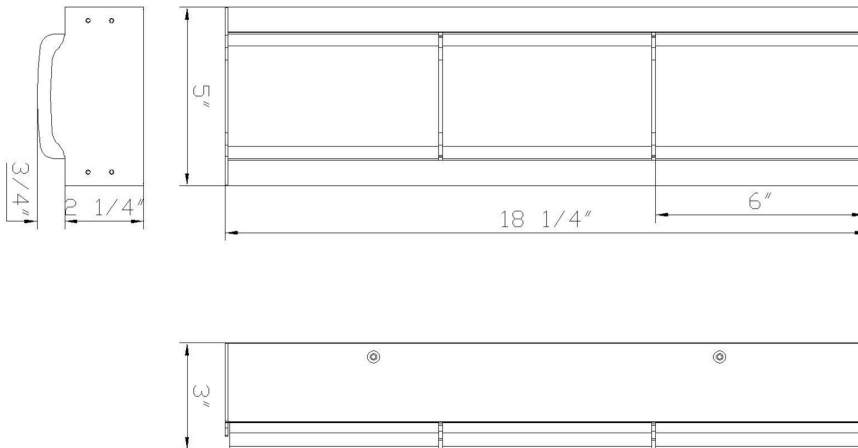

## Gibraltar, Vanity, 18", Antique Brass, White Strie Glass

Item No.

50174-010

JOB NAME:

DATE:

TYPE:

COMMENTS:

### LIGHT INFORMATION

Light Type Integrated LED

Bulb Socket N/A

Bulb Shape N/A

Bulb Included N/A

CRI 90

Delivered Lumens 814

Colour Temperature (Kelvin) 3000K

### LIGHT INFORMATION (CONT'D.)

Light Wattage 25

Total Wattage 25

### DIMENSIONS & WEIGHT

Product Width (In) 18.25

Product Height (In) 5

Product Ext (In) 3

Product Diameter (In)

Product Weight (Lbs) 5.51

Product Length (In)