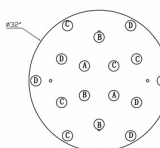

### LIGHT INFORMATION

Light Type Integrated LED

Bulb Socket N/A

Bulb Shape N/A

Bulb Included N/A

CRI 90

Delivered Lumens 2145

Colour Temperature (Kelvin) 3000K

### DIMENSIONS & WEIGHT

Product Width (In)

Product Height (In) 20

Product Ext (In)

Product Diameter (In) 32

Product Weight (Lbs) 88.18

Product Length (In)