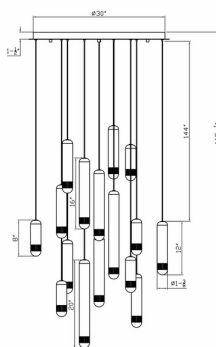

## Cambre, Chandelier , 16-Light, 32", Antique Brass, Trav...

Item No.  
50131-020

JOB NAME:

DATE:

TYPE:

COMMENTS:

### DIMENSIONS & WEIGHT

Product Width (In)

Product Height (In) 20

Product Ext (In)

Product Diameter (In) 32

Product Weight (Lbs) 88.18

Product Length (In)