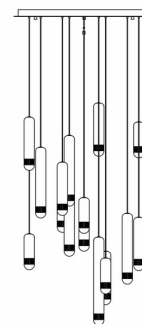

## Cambre, Chandelier , 16-Light, 32", Antique Brass, Trav...

Item No.  
50131-020

JOB NAME:

DATE:

TYPE:

COMMENTS:

### LIGHT INFORMATION

Light Type Integrated LED

Bulb Socket N/A

Bulb Shape N/A

Bulb Included N/A

CRI 90

Delivered Lumens 2145

Colour Temperature (Kelvin) 3000K

### DIMENSIONS & WEIGHT

Product Width (In)

Product Height (In) 20

Product Ext (In)

Product Diameter (In) 32

Product Weight (Lbs) 88.18

Product Length (In)