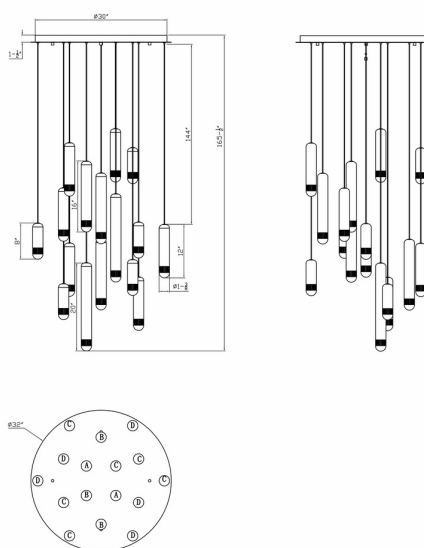

Cambre, Chandelier , 16-Light, 32", Matte Black, Traver...

Item No.
50131-013

JOB NAME:

DATE:

TYPE:

COMMENTS:

LIGHT INFORMATION

Light Type Integrated LED

Bulb Socket N/A

Bulb Shape N/A

Bulb Included N/A

CRI 90

Delivered Lumens 2145

Colour Temperature (Kelvin) 3000K

Average Hours LED (L70) 52000

Number of Lights 16

Light Direction Multi

Dimming Method Triac/Elv

Output Voltage 24

Current Type DC

LIGHT INFORMATION (CONT'D.)

Light Wattage 4

Total Wattage 64

DIMENSIONS & WEIGHT

Product Width (In)

Product Height (In) 20

Product Ext (In)

Product Diameter (In) 32

Product Weight (Lbs) 88.18

Product Length (In)

INSTALLATION

Mounting Type J-Box