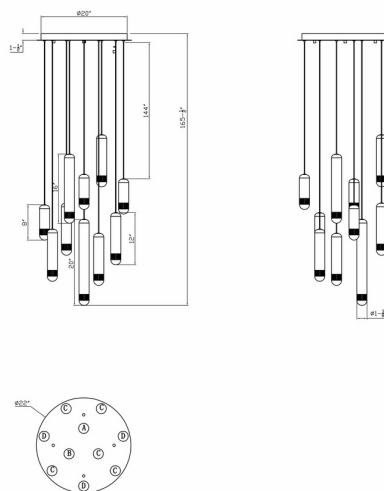

Cambre, Chandelier , 10-Light, 22", Matte Black, Traver...

Item No.

50130-016

JOB NAME:

DATE:

TYPE:

COMMENTS:

LIGHT INFORMATION

Light Type Integrated LED

Bulb Socket N/A

Bulb Shape N/A

Bulb Included N/A

CRI 90

Delivered Lumens 1320

Colour Temperature (Kelvin) 3000K

Average Hours LED (L70) 52000

Number of Lights 10

Light Direction Multi

Dimming Method Triac/Elv

Output Voltage 24

Current Type DC

LIGHT INFORMATION (CONT'D.)

Light Wattage 4

Total Wattage 40

DIMENSIONS & WEIGHT

Product Width (In)

Product Height (In) 20

Product Ext (In)

Product Diameter (In) 22

Product Weight (Lbs) 50.27

Product Length (In)

INSTALLATION