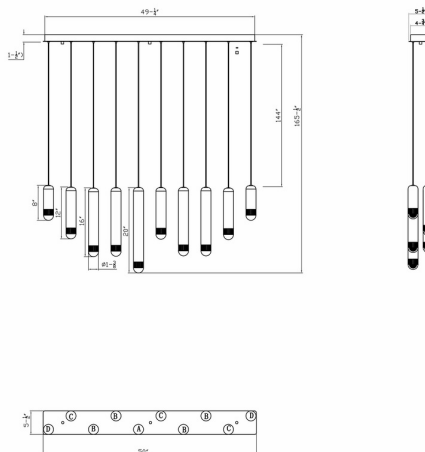

## Cambre, Chandelier , 10-Light, 50", Antique Brass, Trav...

Item No.

50129-027

JOB NAME:

DATE:

TYPE:

COMMENTS:

### LIGHT INFORMATION

Light Type Integrated LED

Bulb Socket N/A

Bulb Shape N/A

Bulb Included N/A

CRI 90

Delivered Lumens 1280

Colour Temperature (Kelvin) 3000K

### DIMENSIONS & WEIGHT

Product Width (In) 5.5

Product Height (In) 20

Product Ext (In)

Product Diameter (In)

Product Weight (Lbs) 53.9

Product Length (In) 50