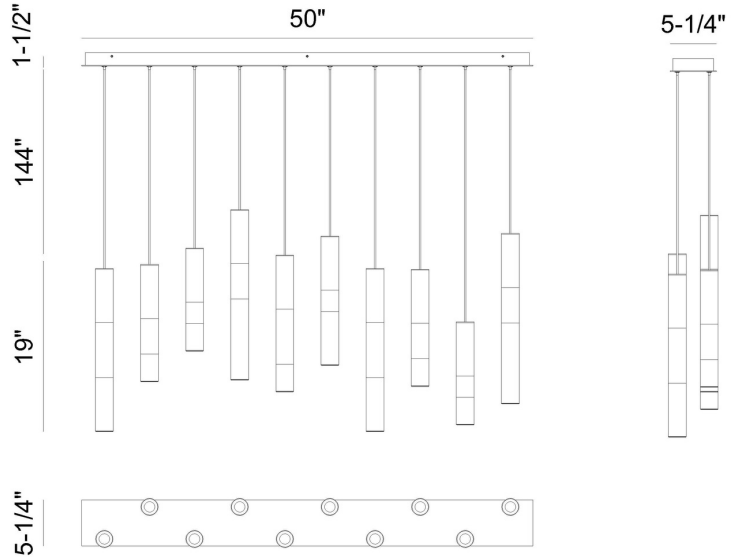

## Ronda, Chandelier , 10-Light, 50", Weathered Brass, Al...

Item No.  
50121-014

JOB NAME:

DATE:

TYPE:

COMMENTS:

50121-014

### LIGHT INFORMATION

Light Type Integrated LED

Bulb Socket N/A

Bulb Shape N/A

Bulb Included N/A

CRI 90

Delivered Lumens 2836.48

Colour Temperature (Kelvin) 3000K

### LIGHT INFORMATION (CONT'D.)

Light Wattage 7.35

Total Wattage 73.5

### DIMENSIONS & WEIGHT

Product Width (In) 5.25

Product Height (In) 19

Product Ext (In)

Product Diameter (In)

Product Weight (Lbs) 42.77

Product Length (In) 50