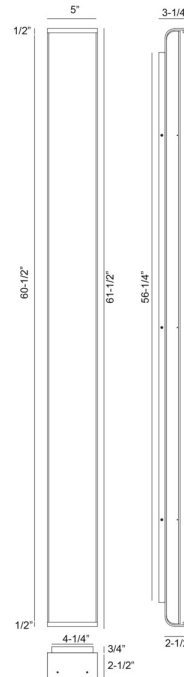

Dulton, Wall Sconce, 62", Antique Brass, Smoked Glass

Item No.

50118-014

JOB NAME:

DATE:

TYPE:

COMMENTS:

LIGHT INFORMATION

Light Type Integrated LED

Bulb Socket N/A

Bulb Shape N/A

Bulb Included N/A

CRI 90

Delivered Lumens 1483

Colour Temperature (Kelvin) 3000K

Average Hours LED (L70) 52000

Number of Lights 1

Light Direction Ambient

Dimming Method Triac

Output Voltage 24

Current Type AC

LIGHT INFORMATION (CONT'D.)

Light Wattage 80

Total Wattage 80

DIMENSIONS & WEIGHT

Product Width (In) 5

Product Height (In) 61.5

Product Ext (In) 3.21

Product Diameter (In)

Product Weight (Lbs) 24.5

Product Length (In)

INSTALLATION