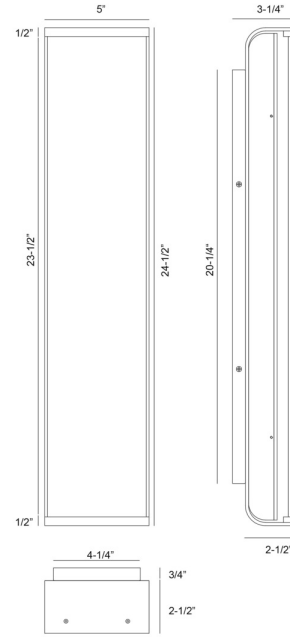

## Dulton, Wall Sconce, 24", Antique Brass, Smoked Glass

Item No.  
50116-010

JOB NAME:

DATE:

TYPE:

COMMENTS:

### LIGHT INFORMATION

Light Type Integrated LED

Bulb Socket N/A

Bulb Shape N/A

Bulb Included N/A

CRI 90

Delivered Lumens 594

Colour Temperature (Kelvin) 3000K

### LIGHT INFORMATION (CONT'D.)

Light Wattage 30

Total Wattage 30

### DIMENSIONS & WEIGHT

Product Width (In) 5

Product Height (In) 24.4

Product Ext (In) 3.21

Product Diameter (In)

Product Weight (Lbs) 9.7

Product Length (In)