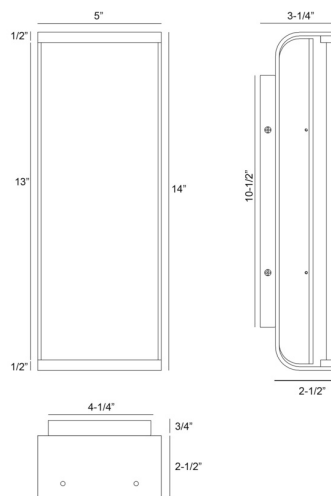

Dulton, Wall Sconce, 14", Antique Brass, Smoked Glass

Item No.
50115-013

JOB NAME:

DATE:

TYPE:

COMMENTS:

LIGHT INFORMATION

Light Type Integrated LED

Bulb Socket N/A

Bulb Shape N/A

Bulb Included N/A

CRI 90

Delivered Lumens 383

Colour Temperature (Kelvin) 3000K

Average Hours LED (L70) 52000

Number of Lights 1

Light Direction Ambient

Dimming Method Triac

Output Voltage 24

Current Type AC

LIGHT INFORMATION (CONT'D.)

Light Wattage 20

Total Wattage 20

DIMENSIONS & WEIGHT

Product Width (In) 5

Product Height (In) 14

Product Ext (In) 3.21

Product Diameter (In)

Product Weight (Lbs) 5.6

Product Length (In)

INSTALLATION

Mounting Type J-Box