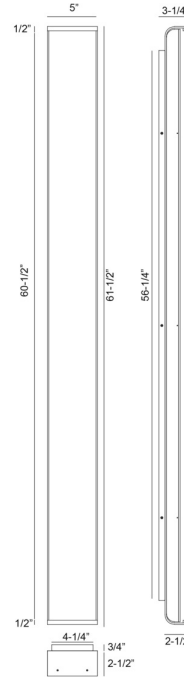

Dulton, Outdoor, 62", Matte Black, Smoked Glass

Item No.
50114-016

JOB NAME:

DATE:

TYPE:

COMMENTS:

LIGHT INFORMATION

Light Type Integrated LED

Bulb Socket N/A

Bulb Shape N/A

Bulb Included N/A

CRI 90

Delivered Lumens 1483

Colour Temperature (Kelvin) 3000K

Average Hours LED (L70) 52000

Number of Lights 1

Light Direction Ambient

Dimming Method Triac

Output Voltage 24

Current Type AC

LIGHT INFORMATION (CONT'D.)

Light Wattage 80

Total Wattage 80

DIMENSIONS & WEIGHT

Product Width (In) 5

Product Height (In) 61.5

Product Ext (In) 3.21

Product Diameter (In)

Product Weight (Lbs) 24.5

Product Length (In)

INSTALLATION

Mounting Type J-Box