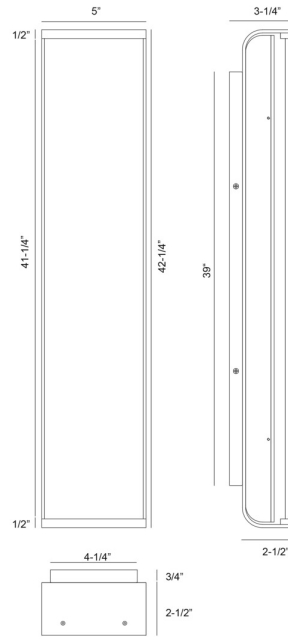

### LIGHT INFORMATION

Light Type Integrated LED

Bulb Socket N/A

Bulb Shape N/A

Bulb Included N/A

CRI 90

Delivered Lumens 1195

Colour Temperature (Kelvin) 3000K

### LIGHT INFORMATION (CONT'D.)

Light Wattage 60

Total Wattage 60

### DIMENSIONS & WEIGHT

Product Width (In) 5

Product Height (In) 42.25

Product Ext (In) 3.21

Product Diameter (In)

Product Weight (Lbs) 16.8

Product Length (In)