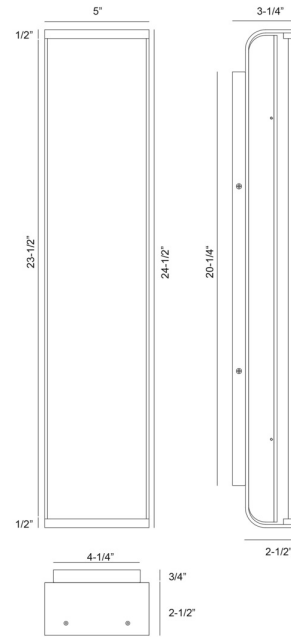

Dulton, Outdoor, 24", Matte Black, Smoked Glass

Item No.
50112-012

JOB NAME:

DATE:

TYPE:

COMMENTS:

LIGHT INFORMATION

Light Type Integrated LED

Bulb Socket N/A

Bulb Shape N/A

Bulb Included N/A

CRI 90

Delivered Lumens 594

Colour Temperature (Kelvin) 3000K

Average Hours LED (L70) 52000

Number of Lights 1

Light Direction Ambient

Dimming Method Triac

Output Voltage 24

Current Type AC

LIGHT INFORMATION (CONT'D.)

Light Wattage 30

Total Wattage 30

DIMENSIONS & WEIGHT

Product Width (In) 5

Product Height (In) 24.4

Product Ext (In) 3.21

Product Diameter (In)

Product Weight (Lbs) 9.7

Product Length (In)

INSTALLATION

Mounting Type J-Box