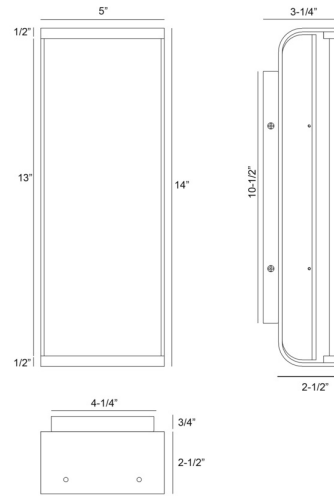

### LIGHT INFORMATION

Light Type Integrated LED

Bulb Socket N/A

Bulb Shape N/A

Bulb Included N/A

CRI 90

Delivered Lumens 383

Colour Temperature (Kelvin) 3000K

### DIMENSIONS & WEIGHT

Product Width (In) 5

Product Height (In) 14

Product Ext (In) 3.21

Product Diameter (In)

Product Weight (Lbs) 5.6

Product Length (In)