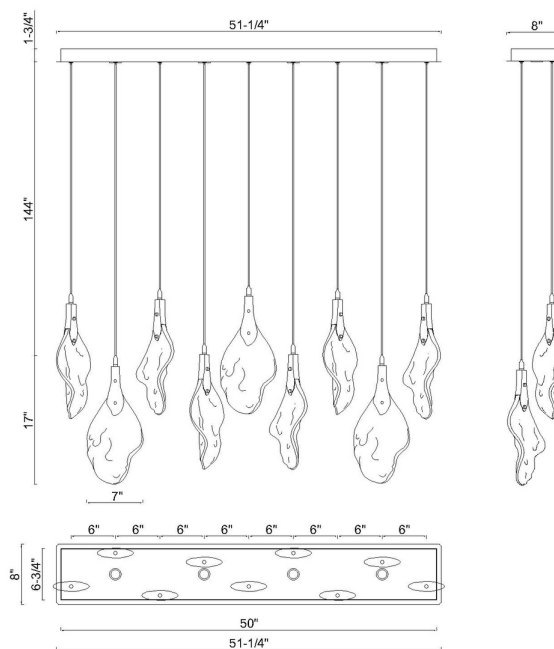

Jateo, Chandelier, 13-Light, 51", Gold, Clear Glass

Item No.
50103-020

JOB NAME:

DATE:

TYPE:

COMMENTS:

LIGHT INFORMATION

Light Type Integrated LED

Bulb Socket N/A

Bulb Shape N/A

Bulb Included N/A

CRI 90

Delivered Lumens 1411

Colour Temperature (Kelvin) 3000K

Average Hours LED (L70) 52000

Number of Lights 13

Light Direction Multi

Dimming Method Triac

Output Voltage 36

Current Type DC

LIGHT INFORMATION (CONT'D.)

Light Wattage 2.92

Total Wattage 38

DIMENSIONS & WEIGHT

Product Width (In) 8

Product Height (In) 17

Product Ext (In)

Product Diameter (In)

Product Weight (Lbs) 47.62

Product Length (In) 51.25

INSTALLATION

Mounting Type J-Box