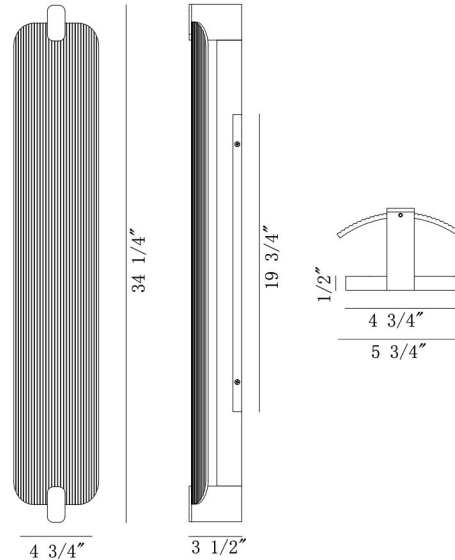

## Neoness, Outdoor, 34", Matte Black, Clear Glass

Item No.  
50063-024

JOB NAME:

DATE:

TYPE:

COMMENTS:

### LIGHT INFORMATION

Light Type Integrated LED

Bulb Socket N/A

Bulb Shape N/A

Bulb Included N/A

CRI 90

Delivered Lumens 1518

Colour Temperature (Kelvin) 3000K

### LIGHT INFORMATION (CONT'D.)

Light Wattage 25

Total Wattage 25

### DIMENSIONS & WEIGHT

Product Width (In) 5.75

Product Height (In) 34.25

Product Ext (In) 3.5

Product Diameter (In)

Product Weight (Lbs) 7.72

Product Length (In)