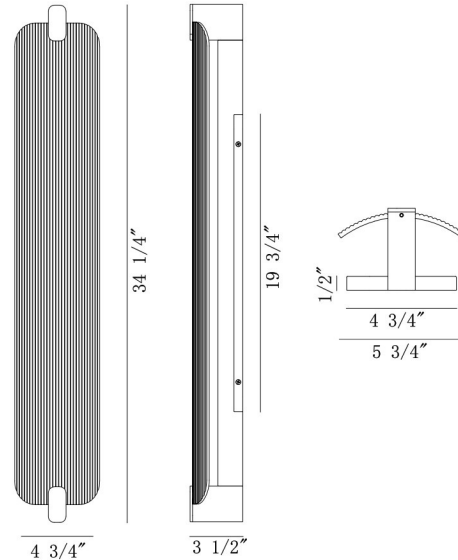

Neoness, Outdoor, 34", Matte Black, Smoked Glass

Item No.
50063-017

JOB NAME:

DATE:

TYPE:

COMMENTS:

LIGHT INFORMATION

Light Type Integrated LED

Bulb Socket N/A

Bulb Shape N/A

Bulb Included N/A

CRI 90

Delivered Lumens 469

Colour Temperature (Kelvin) 3000K

Average Hours LED (L70) 52000

Number of Lights 1

Light Direction Ambient

Dimming Method Triac/Elv

Output Voltage 18

Current Type DC

LIGHT INFORMATION (CONT'D.)

Light Wattage 25

Total Wattage 25

DIMENSIONS & WEIGHT

Product Width (In) 5.75

Product Height (In) 34.25

Product Ext (In) 3.5

Product Diameter (In)

Product Weight (Lbs) 7.72

Product Length (In)

INSTALLATION

Mounting Type J-Box