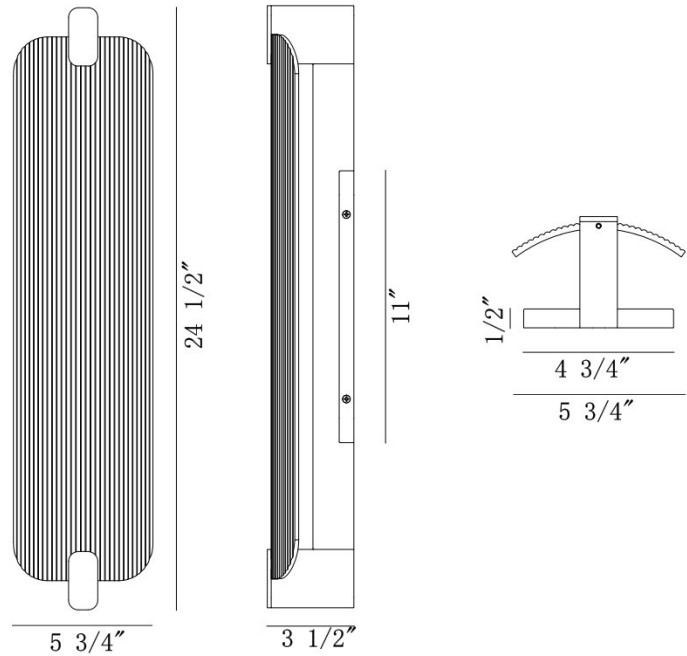

Neoness, Outdoor, 25", Matte Black, Clear Glass

Item No.
50062-027

JOB NAME:

DATE:

TYPE:

COMMENTS:

LIGHT INFORMATION

Light Type Integrated LED

Bulb Socket N/A

Bulb Shape N/A

Bulb Included N/A

CRI 90

Delivered Lumens 887

Colour Temperature (Kelvin) 3000K

Average Hours LED (L70) 52000

Number of Lights 1

Light Direction Ambient

Dimming Method Triac/Elv

Output Voltage 18

Current Type DC

LIGHT INFORMATION (CONT'D.)

Light Wattage 18

Total Wattage 18

DIMENSIONS & WEIGHT

Product Width (In) 5.75

Product Height (In) 24.5

Product Ext (In) 3.5

Product Diameter (In)

Product Weight (Lbs) 5.07

Product Length (In)

INSTALLATION

Mounting Type J-Box