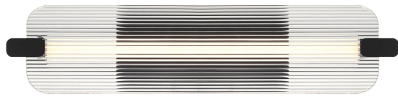

Neoness, Outdoor, 25", Matte Black, Clear Glass

Item No.
50062-027

JOB NAME:

DATE:

TYPE:

COMMENTS:

LIGHT INFORMATION

Light Type Integrated LED

Bulb Socket N/A

Bulb Shape N/A

Bulb Included N/A

CRI 90

Delivered Lumens 887

Colour Temperature (Kelvin) 3000K

Average Hours LED (L70) 52000

Number of Lights 1

Light Direction Ambient

Dimming Method Triac/Elv

Output Voltage 18

Current Type DC

LIGHT INFORMATION (CONT'D.)

Light Wattage 18

Total Wattage 18

DIMENSIONS & WEIGHT

Mounting Location Wet Rating

PRODUCT FINISH

Finish: Matte Black

SHADE FINISH

Shade Finish: Clear

PRODUCT FEATURES