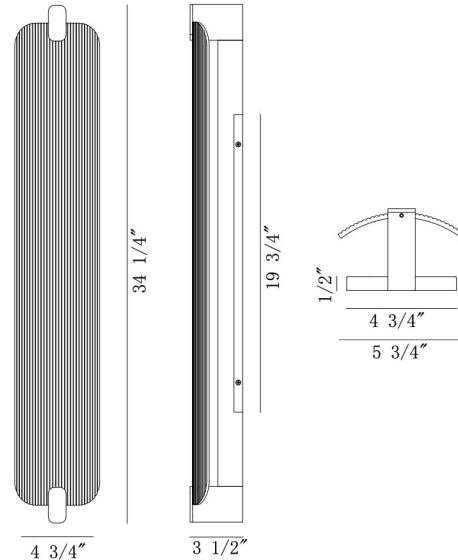

Neoness, Vanity, 34", Weathered Brass, Clear Glass

Item No.
50061-020

JOB NAME:

DATE:

TYPE:

COMMENTS:

LIGHT INFORMATION

Light Type Integrated LED

Bulb Socket N/A

Bulb Shape N/A

Bulb Included N/A

CRI 90

Delivered Lumens 1518

Colour Temperature (Kelvin) 3000K

Average Hours LED (L70) 52000

Number of Lights 1

Light Direction Multi

Dimming Method Triac/Elv

Output Voltage 18

Current Type DC

LIGHT INFORMATION (CONT'D.)

Light Wattage 25

Total Wattage 25

DIMENSIONS & WEIGHT

Product Width (In) 34.25

Product Height (In) 5.75

Product Ext (In) 3.5

Product Diameter (In)

Product Weight (Lbs) 7.72

Product Length (In)

INSTALLATION

Mounting Type J-Box