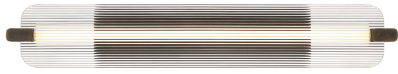

Neoness, Vanity, 34", Weathered Brass, Clear Glass

Item No.
50061-020

JOB NAME:

DATE:

TYPE:

COMMENTS:

LIGHT INFORMATION

Light Type Integrated LED

Bulb Socket N/A

Bulb Shape N/A

Bulb Included N/A

CRI 90

Delivered Lumens 1518

Colour Temperature (Kelvin) 3000K

Average Hours LED (L70) 52000

Number of Lights 1

Light Direction Multi

Dimming Method Triac/Elv

Output Voltage 18

Current Type DC

LIGHT INFORMATION (CONT'D.)

Light Wattage 25

Total Wattage 25

DIMENSIONS & WEIGHT