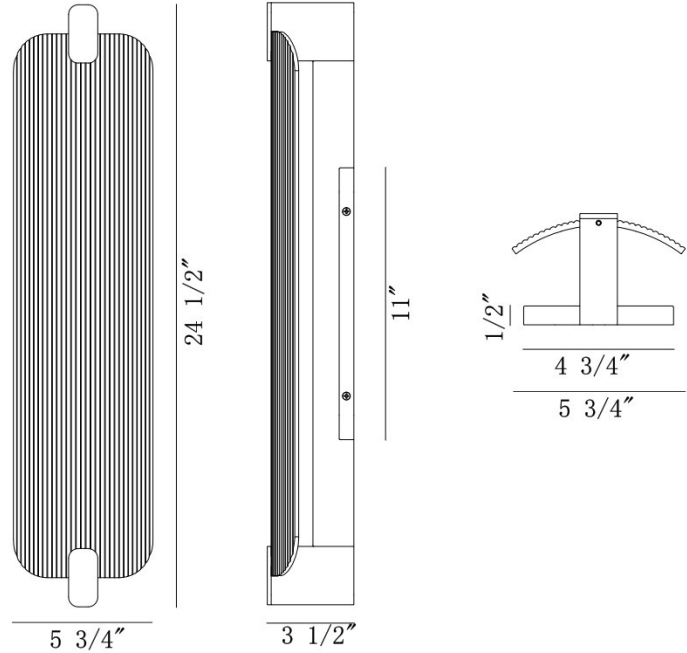

Neoness, Vanity, 25", Weathered Brass, Smoked Glass

Item No.
50060-016

JOB NAME:

DATE:

TYPE:

COMMENTS:

LIGHT INFORMATION

Light Type Integrated LED

Bulb Socket N/A

Bulb Shape N/A

Bulb Included N/A

CRI 90

Delivered Lumens 469

Colour Temperature (Kelvin) 3000K

Average Hours LED (L70) 52000

Number of Lights 1

Light Direction Multi

Dimming Method Triac/Elv

Output Voltage 18

Current Type DC

LIGHT INFORMATION (CONT'D.)

Light Wattage 18

Total Wattage 18

DIMENSIONS & WEIGHT

Product Width (In) 24.5

Product Height (In) 5.75

Product Ext (In) 3.5

Product Diameter (In)

Product Weight (Lbs) 5.07

Product Length (In)

INSTALLATION

Mounting Type J-Box