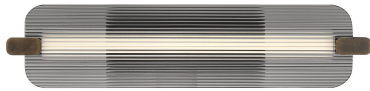

Neoness, Vanity, 25", Weathered Brass, Smoked Glass

Item No.
50060-016

JOB NAME:

DATE:

TYPE:

COMMENTS:

LIGHT INFORMATION

Light Type Integrated LED

Bulb Socket N/A

Bulb Shape N/A

Bulb Included N/A

CRI 90

Delivered Lumens 469

Colour Temperature (Kelvin) 3000K

Average Hours LED (L70) 52000

Number of Lights 1

Light Direction Multi

Dimming Method Triac/Elv

Output Voltage 18

Current Type DC

LIGHT INFORMATION (CONT'D.)

Light Wattage 18

Total Wattage 18

DIMENSIONS & WEIGHT

Mounting Location Rating Dry

PRODUCT FINISH

Finish: Weathered Brass

SHADE FINISH

Shade Finish: Smoked

PRODUCT FEATURES