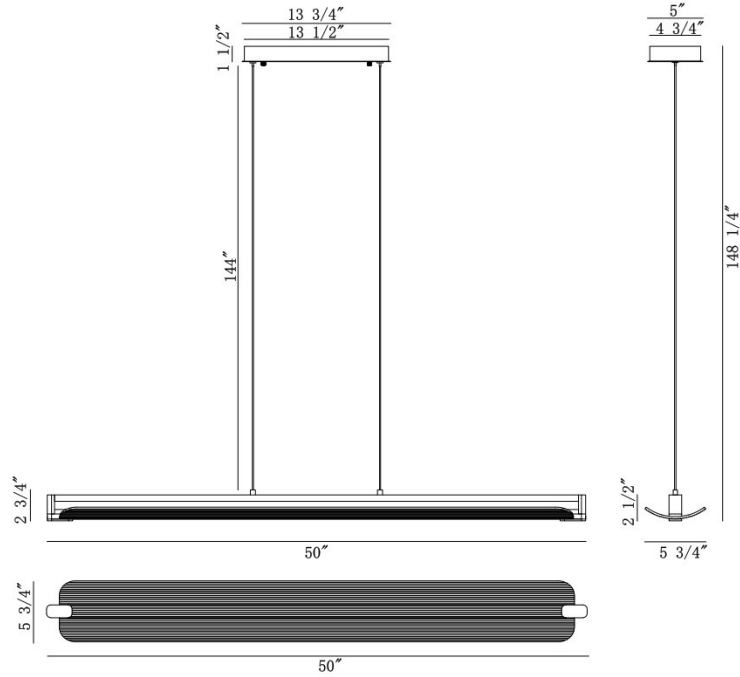

Neoness, Chandelier, 50", Matte Black, Smoked Glass

Item No.
50058-013

JOB NAME:

DATE:

TYPE:

COMMENTS:

LIGHT INFORMATION

Light Type Integrated LED

Bulb Socket N/A

Bulb Shape N/A

Bulb Included N/A

CRI 90

Delivered Lumens 743

Colour Temperature (Kelvin) 3000K

Average Hours LED (L70) 52000

Number of Lights 1

Light Direction Multi

Dimming Method Triac/Elv

Output Voltage 18

Current Type DC

LIGHT INFORMATION (CONT'D.)

Light Wattage 28

Total Wattage 28

DIMENSIONS & WEIGHT

Product Width (In) 5.75

Product Height (In) 2.75

Product Ext (In)

Product Diameter (In)

Product Weight (Lbs) 11.2

Product Length (In) 50

INSTALLATION

Mounting Type J-Box