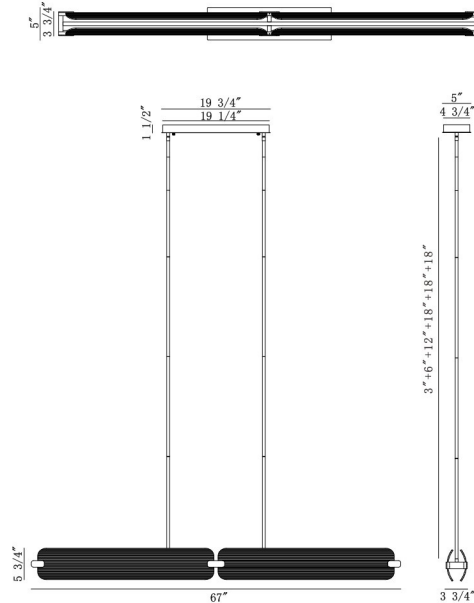

## Neoness, Chandelier, 4-Light, 67", Weathered Brass, Cl...

Item No.  
50057-023

JOB NAME:

DATE:

TYPE:

COMMENTS:

### LIGHT INFORMATION

Light Type Integrated LED

Bulb Socket N/A

Bulb Shape N/A

Bulb Included N/A

CRI 90

Delivered Lumens 3687

Colour Temperature (Kelvin) 3000K

### LIGHT INFORMATION (CONT'D.)

Light Wattage 19.5

Total Wattage 78

### DIMENSIONS & WEIGHT

Product Width (In) 5.1

Product Height (In) 5.75

Product Ext (In)

Product Diameter (In)

Product Weight (Lbs) 26.72

Product Length (In) 67