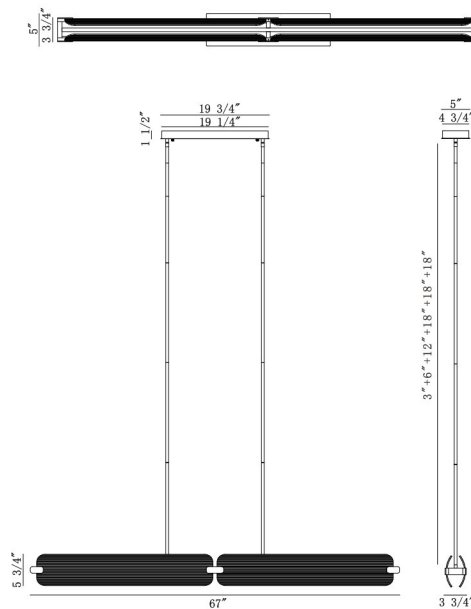

## Neoness, Chandelier, 4-Light, 67", Matte Black, Clear G...

Item No.  
50056-026

JOB NAME:

DATE:

TYPE:

COMMENTS:

### LIGHT INFORMATION

Light Type Integrated LED

Bulb Socket N/A

Bulb Shape N/A

Bulb Included N/A

CRI 90

Delivered Lumens 3687

Colour Temperature (Kelvin) 3000K

### LIGHT INFORMATION (CONT'D.)

Light Wattage 19.5

Total Wattage 78

### DIMENSIONS & WEIGHT

Product Width (In) 5.1

Product Height (In) 5.75

Product Ext (In)

Product Diameter (In)

Product Weight (Lbs) 26.72

Product Length (In) 67