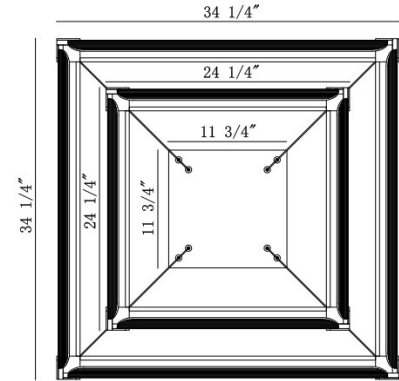

Neoness, Chandelier, 8-Light, 34", Weathered Brass, Cl...

Item No.
50055-029

JOB NAME:

DATE:

TYPE:

COMMENTS:

LIGHT INFORMATION

Light Type Integrated LED

Bulb Socket N/A

Bulb Shape N/A

Bulb Included N/A

CRI 90

Delivered Lumens 6474

Colour Temperature (Kelvin) 3000K

Average Hours LED (L70) 52000

Number of Lights 8

Light Direction Multi

Dimming Method Triac/Elv

Output Voltage 21

Current Type DC

LIGHT INFORMATION (CONT'D.)

Light Wattage 15.8

Total Wattage 126.4

DIMENSIONS & WEIGHT

Product Width (In) 34.25

Product Height (In) 11.5

Product Ext (In)

Product Diameter (In)

Product Weight (Lbs) 33.29

Product Length (In) 34.25

INSTALLATION

Mounting Type J-Box

Mounting Location Dry Rating

PRODUCT FINISH

Finish: Weathered Brass

SHADE FINISH

Shade Finish: Clear

PRODUCT FEATURES