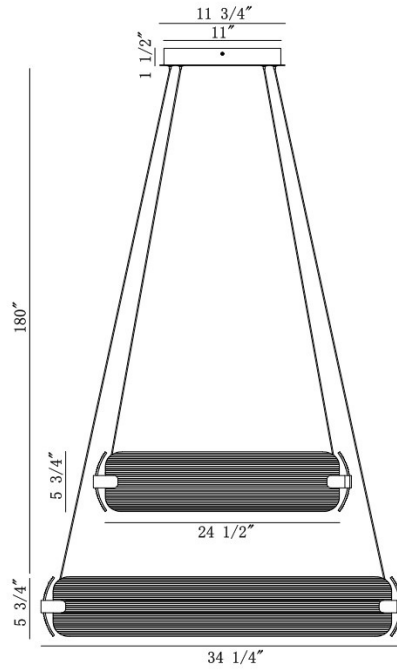

Neoness, Chandelier, 8-Light, 34", Weathered Brass, Cl...

Item No.
50055-029

JOB NAME:

DATE:

TYPE:

COMMENTS:

LIGHT INFORMATION

Light Type Integrated LED

Bulb Socket N/A

Bulb Shape N/A

Bulb Included N/A

CRI 90

Delivered Lumens 6474

Colour Temperature (Kelvin) 3000K

Average Hours LED (L70) 52000

Number of Lights 8

Light Direction Multi

Dimming Method Triac/Elv

Output Voltage 21

Current Type DC

LIGHT INFORMATION (CONT'D.)

Light Wattage 15.8

Total Wattage 126.4

DIMENSIONS & WEIGHT

Product Width (In) 34.25

Product Height (In) 11.5

Product Ext (In)

Product Diameter (In)

Product Weight (Lbs) 33.29

Product Length (In) 34.25

INSTALLATION

Mounting Type J-Box