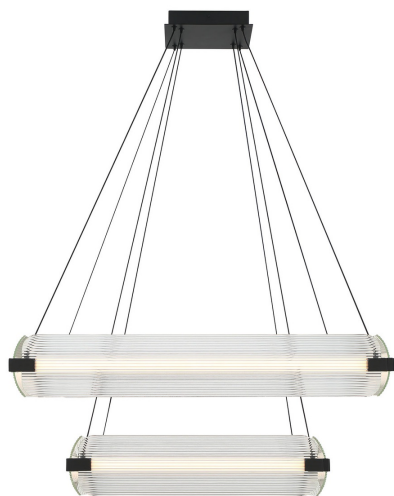

Neoness, Chandelier, 8-Light, 34", Matte Black, Clear G...

Item No.
50054-022

JOB NAME:

DATE:

TYPE:

COMMENTS:

LIGHT INFORMATION

Light Type Integrated LED

Bulb Socket N/A

Bulb Shape N/A

Bulb Included N/A

CRI 90

Delivered Lumens 6474

Colour Temperature (Kelvin) 3000K

Average Hours LED (L70) 52000

Number of Lights 8

Light Direction Multi

Dimming Method Triac/Elv

Output Voltage 21

Current Type DC

LIGHT INFORMATION (CONT'D.)

Light Wattage 15.8

Total Wattage 126.4

DIMENSIONS & WEIGHT

Mounting Location Dry
Rating

PRODUCT FINISH

Finish: Matte Black

SHADE FINISH

Shade Finish: Clear

PRODUCT FEATURES