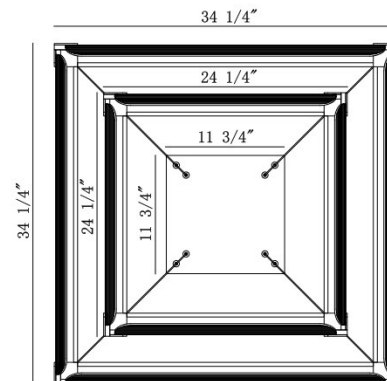

Neoness, Chandelier, 8-Light, 34", Matte Black, Clear G...

Item No.
50054-022

JOB NAME:

DATE:

TYPE:

COMMENTS:

LIGHT INFORMATION

Light Type Integrated LED

Bulb Socket N/A

Bulb Shape N/A

Bulb Included N/A

CRI 90

Delivered Lumens 6474

Colour Temperature (Kelvin) 3000K

Average Hours LED (L70) 52000

Number of Lights 8

Light Direction Multi

Dimming Method Triac/Elv

Output Voltage 21

Current Type DC

LIGHT INFORMATION (CONT'D.)

Light Wattage 15.8

Total Wattage 126.4

DIMENSIONS & WEIGHT

Product Width (In) 34.25

Product Height (In) 11.5

Product Ext (In)

Product Diameter (In)

Product Weight (Lbs) 33.29

Product Length (In) 34.25

INSTALLATION

Mounting Type J-Box

Mounting Location Dry
Rating

PRODUCT FINISH

Finish: Matte Black

SHADE FINISH

Shade Finish: Clear

PRODUCT FEATURES