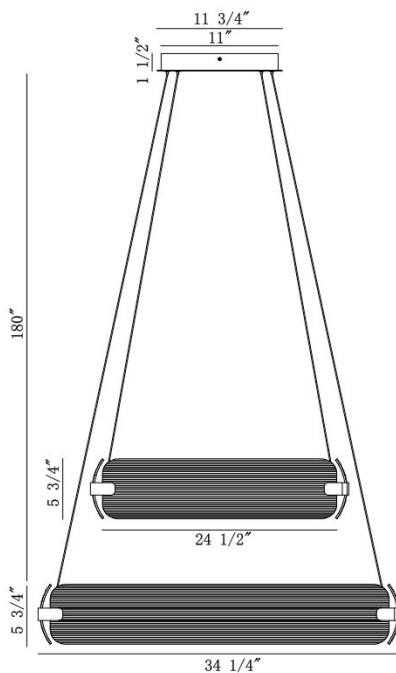

Neoness, Chandelier, 8-Light, 34", Matte Black, Clear G...

Item No.
50054-022

JOB NAME:

DATE:

TYPE:

COMMENTS:

LIGHT INFORMATION

Light Type Integrated LED

Bulb Socket N/A

Bulb Shape N/A

Bulb Included N/A

CRI 90

Delivered Lumens 6474

Colour Temperature (Kelvin) 3000K

Average Hours LED (L70) 52000

Number of Lights 8

Light Direction Multi

Dimming Method Triac/Elv

Output Voltage 21

Current Type DC

LIGHT INFORMATION (CONT'D.)

Light Wattage 15.8

Total Wattage 126.4

DIMENSIONS & WEIGHT

Product Width (In) 34.25

Product Height (In) 11.5

Product Ext (In)

Product Diameter (In)

Product Weight (Lbs) 33.29

Product Length (In) 34.25

INSTALLATION

Mounting Type J-Box