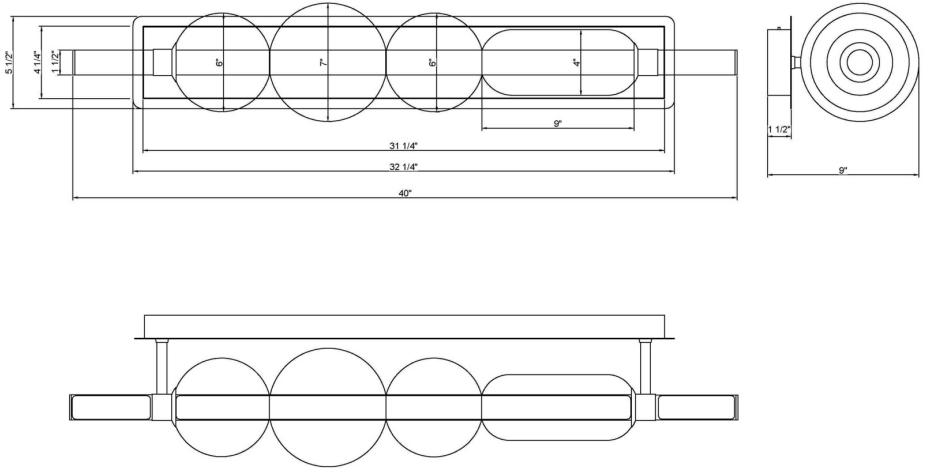

## Lucent, Vanity, 40", Gold, Clear Glass

Item No.  
50051-038

JOB NAME:

DATE:

TYPE:

COMMENTS:

### LIGHT INFORMATION

Light Type	Integrated LED
Bulb Socket	N/A
Bulb Shape	N/A
Bulb Included	N/A
CRI	90
Delivered Lumens	3066
Colour Temperature (Kelvin)	3000K/4000K/5000K
Average Hours LED (L70)	52000
Number of Lights	1
Light Direction	Multi
Dimming Method	Triac/Elv
Output Voltage	27
Current Type	DC

### DIMENSIONS & WEIGHT

Product Width (In)	40
Product Height (In)	7.13
Product Ext (In)	9.13
Product Diameter (In)	
Product Weight (Lbs)	10.89
Product Length (In)	