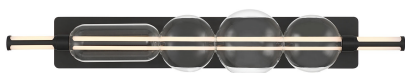

## Lucent, Vanity, 40", Matte Black, Clear Glass

Item No.

50051-014

JOB NAME:

DATE:

TYPE:

COMMENTS:

### LIGHT INFORMATION

Light Type	Integrated LED
Bulb Socket	N/A
Bulb Shape	N/A
Bulb Included	N/A
CRI	90
Delivered Lumens	3066
Colour Temperature (Kelvin)	3000K/4000K/5000K
Average Hours LED (L70)	52000
Number of Lights	1
Light Direction	Multi
Dimming Method	Triac/Elv
Output Voltage	27
Current Type	DC

### DIMENSIONS & WEIGHT

Product Width (In)	40
Product Height (In)	7.13
Product Ext (In)	9.13
Product Diameter (In)	
Product Weight (Lbs)	10.89
Product Length (In)	

### PRODUCT FINISH

Finish: Matte Black