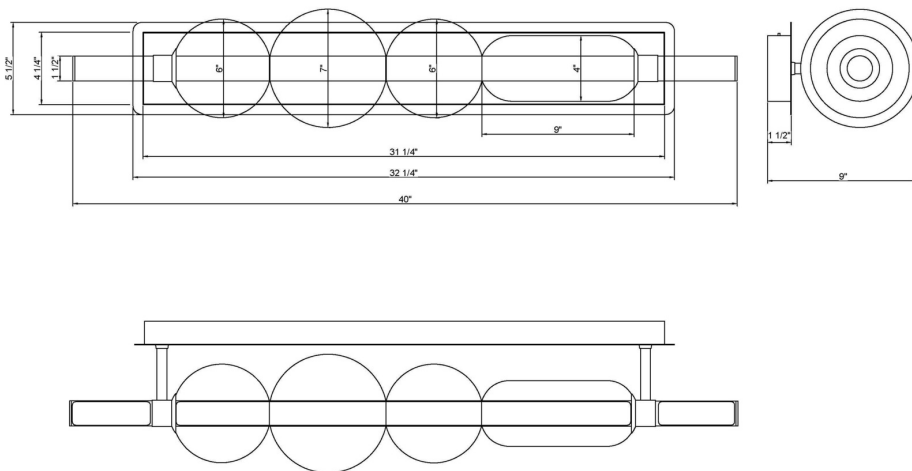

## Lucent, Vanity, 40", Matte Black, Clear Glass

Item No.

50051-014

JOB NAME:

DATE:

TYPE:

COMMENTS:

### LIGHT INFORMATION

Light Type	Integrated LED
Bulb Socket	N/A
Bulb Shape	N/A
Bulb Included	N/A
CRI	90
Delivered Lumens	3066
Colour Temperature (Kelvin)	3000K/4000K/5000K
Average Hours LED (L70)	52000
Number of Lights	1
Light Direction	Multi
Dimming Method	Triac/Elv
Output Voltage	27
Current Type	DC

### DIMENSIONS & WEIGHT

Product Width (In)	40
Product Height (In)	7.13
Product Ext (In)	9.13
Product Diameter (In)	
Product Weight (Lbs)	10.89
Product Length (In)	