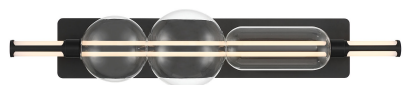

## Lucent, Vanity, 34", Matte Black, Clear Glass

Item No.  
50050-017

JOB NAME:

DATE:

TYPE:

COMMENTS:

### LIGHT INFORMATION

Light Type	Integrated LED
Bulb Socket	N/A
Bulb Shape	N/A
Bulb Included	N/A
CRI	90
Delivered Lumens	2459
Colour Temperature (Kelvin)	3000K/4000K/5000K
Average Hours LED (L70)	52000
Number of Lights	1
Light Direction	Multi
Dimming Method	Triac/Elv
Output Voltage	21
Current Type	DC

### DIMENSIONS & WEIGHT

Product Width (In)	34
Product Height (In)	7.13
Product Ext (In)	9.13
Product Diameter (In)	
Product Weight (Lbs)	8.71
Product Length (In)	

### PRODUCT FINISH

Finish: Matte Black