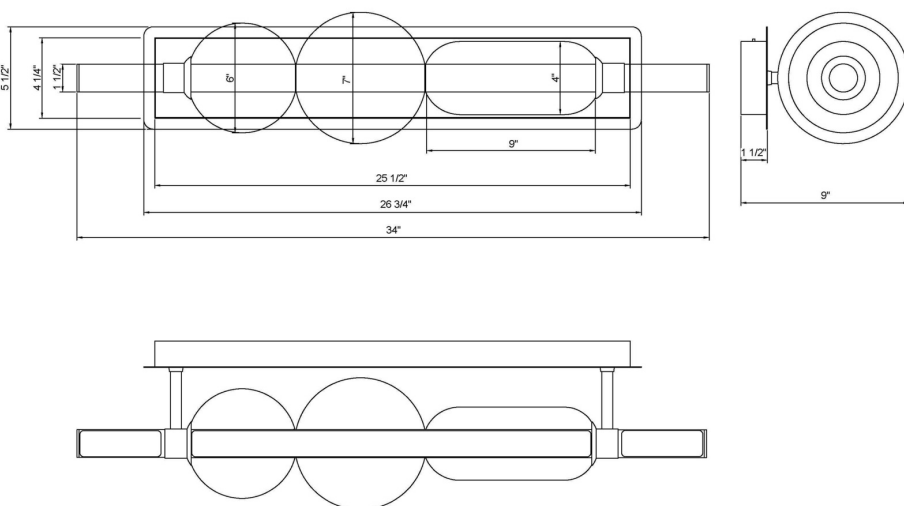

## Lucent, Vanity, 34", Matte Black, Clear Glass

Item No.  
50050-017

JOB NAME:

DATE:

TYPE:

COMMENTS:

### LIGHT INFORMATION

Light Type	Integrated LED
Bulb Socket	N/A
Bulb Shape	N/A
Bulb Included	N/A
CRI	90
Delivered Lumens	2459
Colour Temperature (Kelvin)	3000K/4000K/5000K
Average Hours LED (L70)	52000
Number of Lights	1
Light Direction	Multi
Dimming Method	Triac/Elv
Output Voltage	21
Current Type	DC

### LIGHT INFORMATION (CONT'D.)

Light Wattage	40
Total Wattage	40

### DIMENSIONS & WEIGHT

Product Width (In)	34
Product Height (In)	7.13
Product Ext (In)	9.13
Product Diameter (In)	
Product Weight (Lbs)	8.71
Product Length (In)	