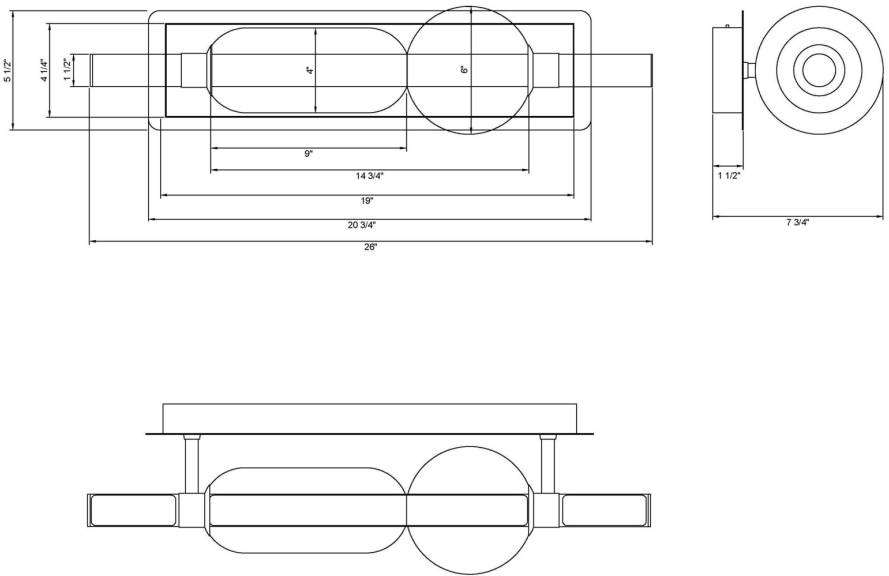

Lucent, Vanity, 26", Gold, Clear Glass

Item No.
50049-035

JOB NAME:

DATE:

TYPE:

COMMENTS:

LIGHT INFORMATION

Light Type	Integrated LED
Bulb Socket	N/A
Bulb Shape	N/A
Bulb Included	N/A
CRI	90
Delivered Lumens	1310
Colour Temperature (Kelvin)	3000K/4000K/5000K
Average Hours LED (L70)	52000
Number of Lights	1
Light Direction	Multi
Dimming Method	Triac/Elv
Output Voltage	18
Current Type	DC

LIGHT INFORMATION (CONT'D.)

Light Wattage	26
Total Wattage	26

DIMENSIONS & WEIGHT

Product Width (In)	26
Product Height (In)	5.8
Product Ext (In)	7.8
Product Diameter (In)	
Product Weight (Lbs)	5.5
Product Length (In)	