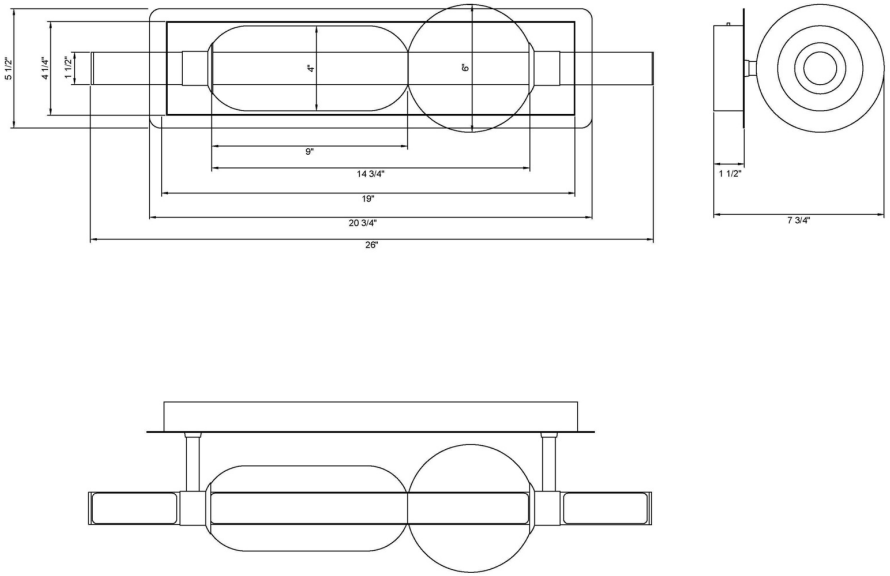

Lucent, Vanity, 26", Satin Nickel, Clear Glass

Item No.
50049-028

JOB NAME:

DATE:

TYPE:

COMMENTS:

LIGHT INFORMATION

Light Type	Integrated LED
Bulb Socket	N/A
Bulb Shape	N/A
Bulb Included	N/A
CRI	90
Delivered Lumens	1310
Colour Temperature (Kelvin)	3000K/4000K/5000K
Average Hours LED (L70)	52000
Number of Lights	1
Light Direction	Multi
Dimming Method	Triac/Elv
Output Voltage	18
Current Type	DC

LIGHT INFORMATION (CONT'D.)

Light Wattage	26
Total Wattage	26

DIMENSIONS & WEIGHT

Product Width (In)	26
Product Height (In)	5.8
Product Ext (In)	7.8
Product Diameter (In)	
Product Weight (Lbs)	5.5
Product Length (In)	