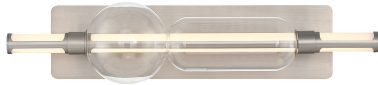

Lucent, Vanity, 26", Satin Nickel, Clear Glass

Item No.
50049-028

JOB NAME:

DATE:

TYPE:

COMMENTS:

LIGHT INFORMATION

Light Type	Integrated LED
Bulb Socket	N/A
Bulb Shape	N/A
Bulb Included	N/A
CRI	90
Delivered Lumens	1310
Colour Temperature (Kelvin)	3000K/4000K/5000K
Average Hours LED (L70)	52000
Number of Lights	1
Light Direction	Multi
Dimming Method	Triac/Elv
Output Voltage	18
Current Type	DC

LIGHT INFORMATION (CONT'D.)

Light Wattage	26
Total Wattage	26

DIMENSIONS & WEIGHT

Product Width (In)	26
Product Height (In)	5.8
Product Ext (In)	7.8
Product Diameter (In)	
Product Weight (Lbs)	5.5
Product Length (In)	

INSTALLATION

Mounting Type	J-Box
Mounting Location Rating	Damp

PRODUCT FINISH

Finish: Satin Nickel

SHADE FINISH

Shade Finish: Clear

PRODUCT FEATURES