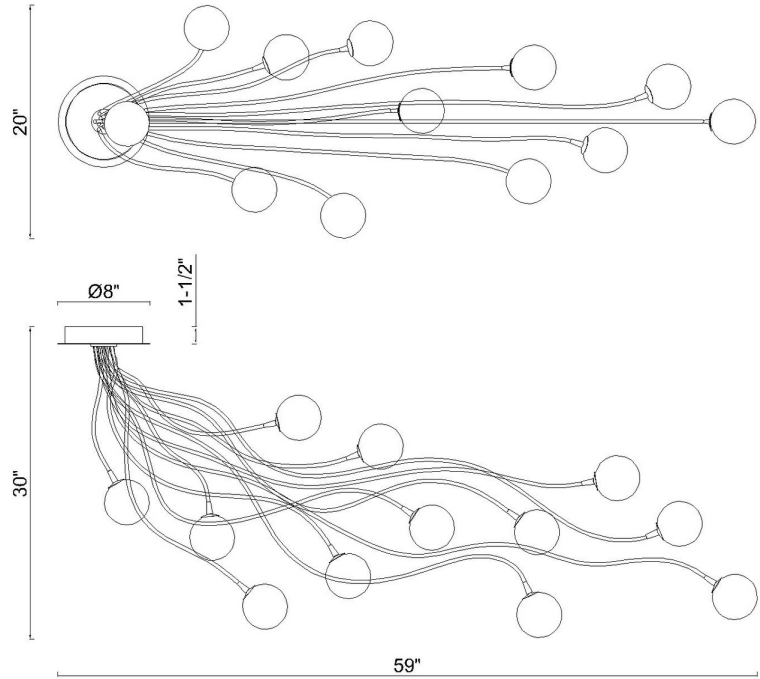

Athena, Flush Mount, 12-Light, 59", Antique Gold, Opal ...

Item No.
49950-021

JOB NAME:

DATE:

TYPE:

COMMENTS:

LIGHT INFORMATION

Light Type	Integrated LED
Bulb Socket	N/A
Bulb Shape	N/A
Bulb Included	N/A
CRI	90
Delivered Lumens	3230
Colour Temperature (Kelvin)	3000K
Average Hours LED (L70)	52000
Number of Lights	12
Light Direction	Ambient
Dimming Method	Triac/Elv
Output Voltage	36
Current Type	DC

LIGHT INFORMATION (CONT'D.)

Light Wattage	2.83
Total Wattage	33.96

DIMENSIONS & WEIGHT

Product Width (In)	20
Product Height (In)	30
Product Ext (In)	
Product Diameter (In)	
Product Weight (Lbs)	11
Product Length (In)	59