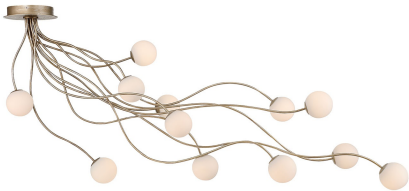

Athena, Flush Mount, 12-Light, 59", Antique Gold, Opal ...

Item No.
49950-021

JOB NAME:

DATE:

TYPE:

COMMENTS:

LIGHT INFORMATION

Light Type	Integrated LED
Bulb Socket	N/A
Bulb Shape	N/A
Bulb Included	N/A
CRI	90
Delivered Lumens	3230
Colour Temperature (Kelvin)	3000K
Average Hours LED (L70)	52000
Number of Lights	12
Light Direction	Ambient
Dimming Method	Triac/Elv
Output Voltage	36
Current Type	DC

LIGHT INFORMATION (CONT'D.)

Light Wattage	2.83
Total Wattage	33.96

DIMENSIONS & WEIGHT

Product Width (In)	20
Product Height (In)	30
Product Ext (In)	
Product Diameter (In)	
Product Weight (Lbs)	11
Product Length (In)	59

INSTALLATION

Mounting Type	J-Box
Mounting Location Rating	Dry

PRODUCT FINISH

Finish: Antique Gold

SHADE FINISH

Shade Finish: Opal

PRODUCT FEATURES