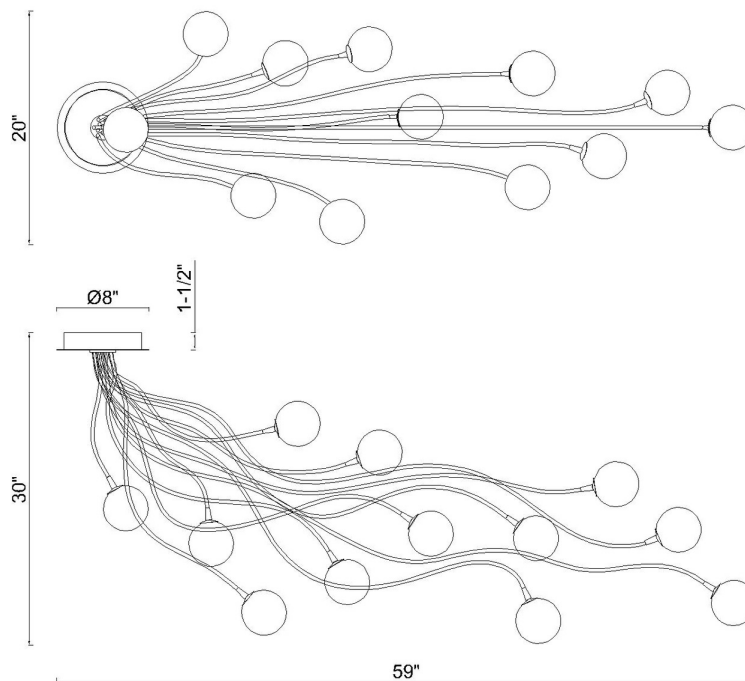

Athena, Flush Mount, 12-Light, 59", Matte Black, Opal E...

Item No.
49950-014

JOB NAME:

DATE:

TYPE:

COMMENTS:

LIGHT INFORMATION

Light Type Integrated LED

Bulb Socket N/A

Bulb Shape N/A

Bulb Included N/A

CRI 90

Delivered Lumens 3230

Colour Temperature (Kelvin) 3000K

Average Hours LED (L70) 52000

Number of Lights 12

Light Direction Ambient

Dimming Method Triac/Elv

Output Voltage 36

Current Type DC

LIGHT INFORMATION (CONT'D.)

Light Wattage 2.83

Total Wattage 33.96

DIMENSIONS & WEIGHT

Product Width (In) 20

Product Height (In) 30

Product Ext (In)

Product Diameter (In)

Product Weight (Lbs) 11

Product Length (In) 59

INSTALLATION

Mounting Type J-Box