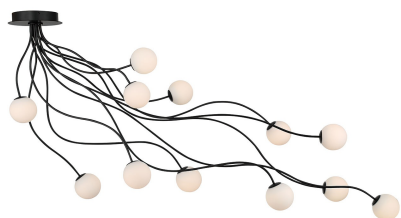

Athena, Flush Mount, 12-Light, 59", Matte Black, Opal E...

Item No.
49950-014

JOB NAME:

DATE:

TYPE:

COMMENTS:

LIGHT INFORMATION

Light Type Integrated LED

Bulb Socket N/A

Bulb Shape N/A

Bulb Included N/A

CRI 90

Delivered Lumens 3230

Colour Temperature (Kelvin) 3000K

Average Hours LED (L70) 52000

Number of Lights 12

Light Direction Ambient

Dimming Method Triac/Elv

Output Voltage 36

Current Type DC

LIGHT INFORMATION (CONT'D.)

Light Wattage 2.83

Total Wattage 33.96

DIMENSIONS & WEIGHT

Mounting Location Rating Dry

PRODUCT FINISH

Finish: Matte Black

SHADE FINISH

Shade Finish: Opal

PRODUCT FEATURES